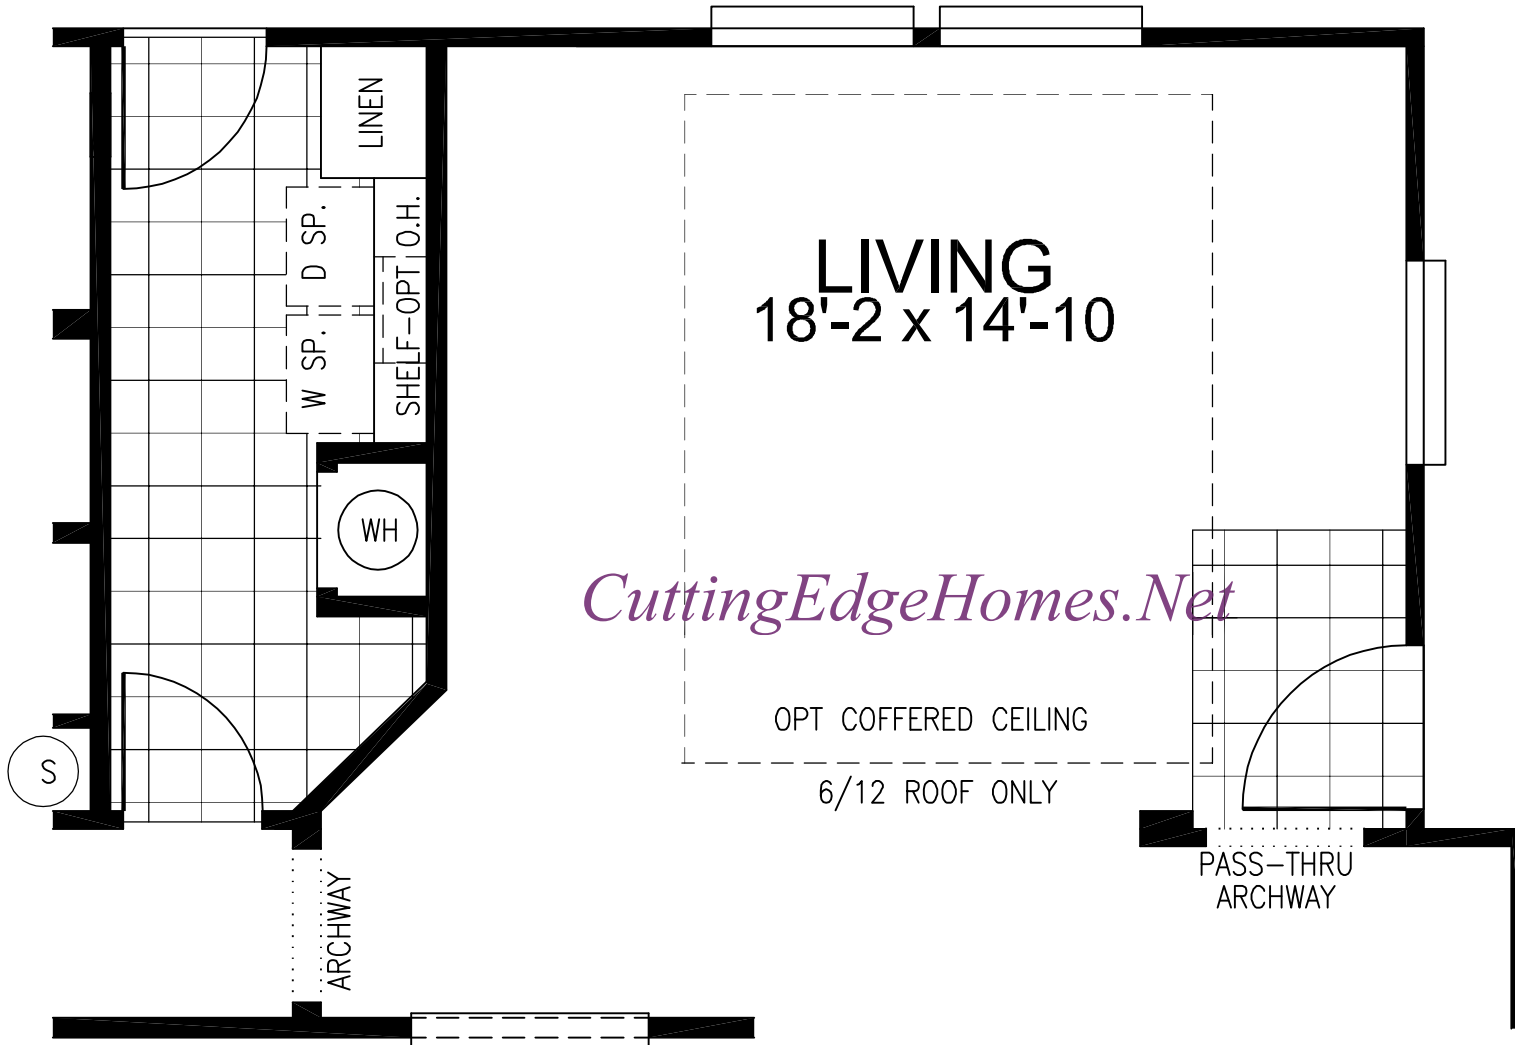

OPT. SGD

OPT/UTILITY ROOM

AMERICANA
THE "RANCHO"
MODEL 522D