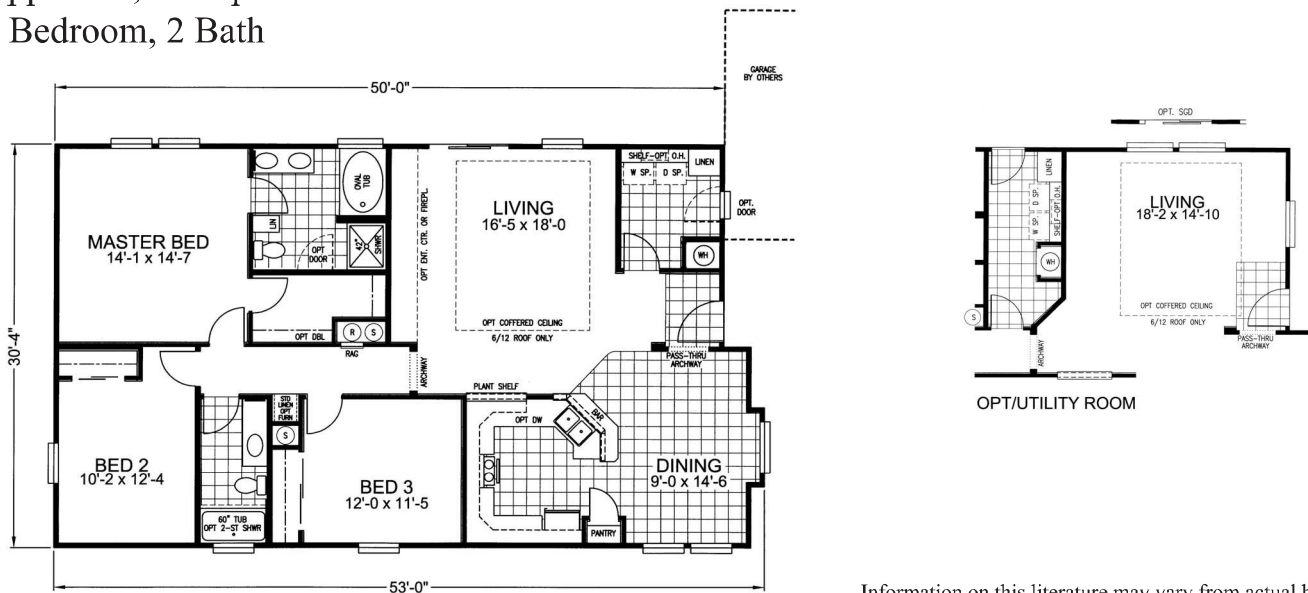

The Rancho

CuttingEdgeHomes.Net

STEVE HUBBARD 2

Artist's rendering of Rancho 522D Model, shown with tower entry and garage built by others.

The Rancho
 Model 522D
 Approx. 1,556 sq. ft.
 3 Bedroom, 2 Bath

AMERICANA
THE "RANCHO"
MODEL 522D