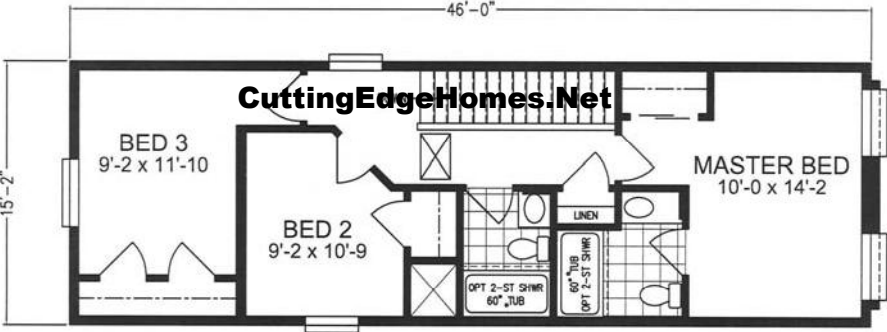

Second Floor

Information on this literature may vary from actual home. We reserve the right to make changes at any time, without notice or obligation. Artist renderings are not actual specs.