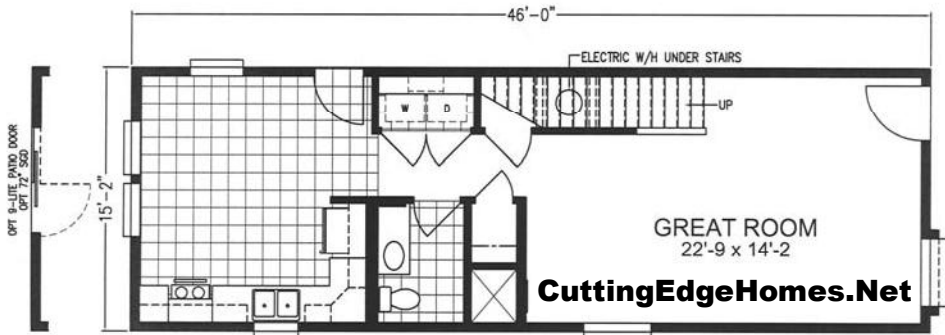

# The Roanoke

**CuttingEdgeHomes.Net**

Artist's rendering of Roanoke 466A2S Model. Porch built on-site by others.

**The Roanoke**  
 Model 466A2S  
 Approx. 1,386 sq. ft.  
 3 Bedroom, 2.5 bath

First Floor