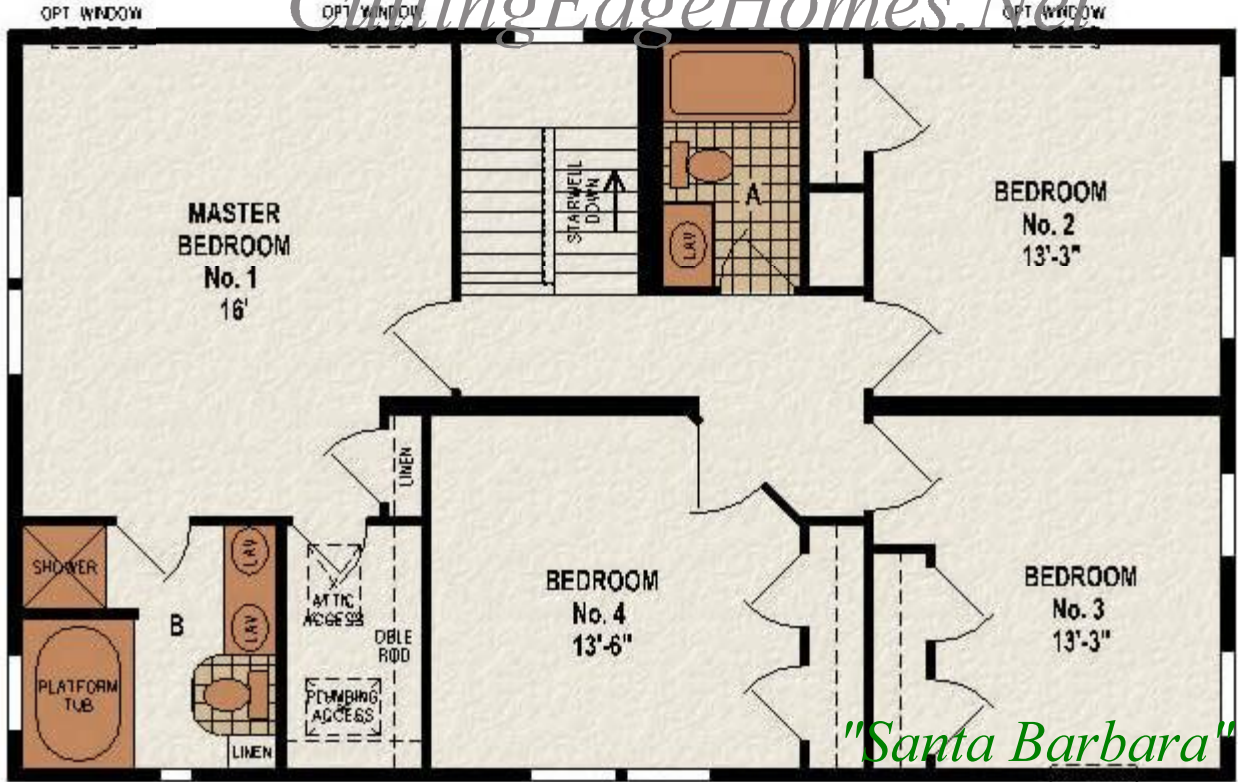

*CuttingEdgeHomes.Net*

*"Santa Barbara"*

*CuttingEdgeHomes.Net*

*"Santa Barbara"*

G300/4428 (2,376 SQ. FT.) 4BEDROOM - 2 1/2 BATHS

*CuttingEdgeHomes.Net*

2ND LEVEL

*"Santa Barbara"*