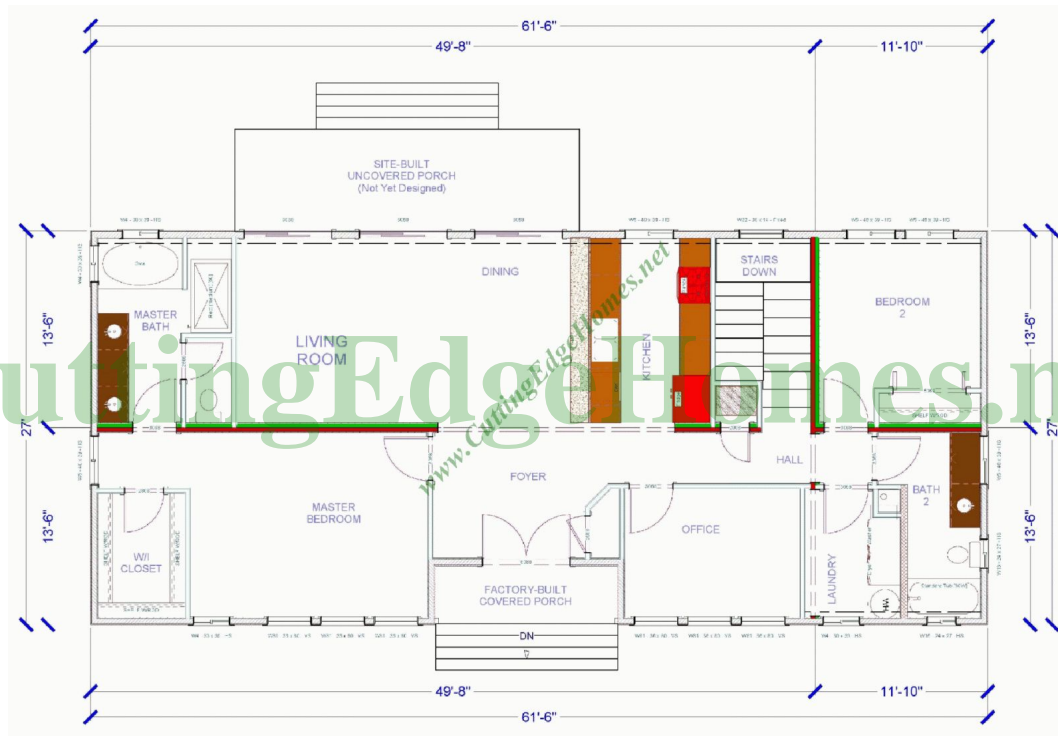

# Contempo Extreme 1 Model

1662 SF 2 Bedrooms 2 Bathrooms

# Contempo Extreme 1 Model

**1662 SF 2 Bedrooms 2 Bathrooms**

**Length: 61'-6" Width: 27'-0"**