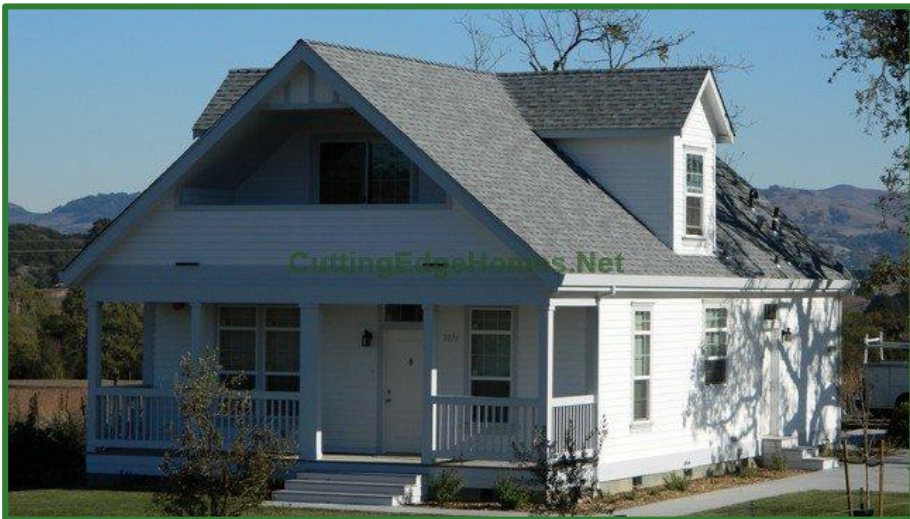

# Classic Cape Cod Model

**1134 SF** **1 Bedrooms** **1.5 Bathrooms**

# Classic Cape Cod Model

1134 SF 1 Bedrooms 1.5 Bathrooms

Length: 42'-0" Width: 27'-0"