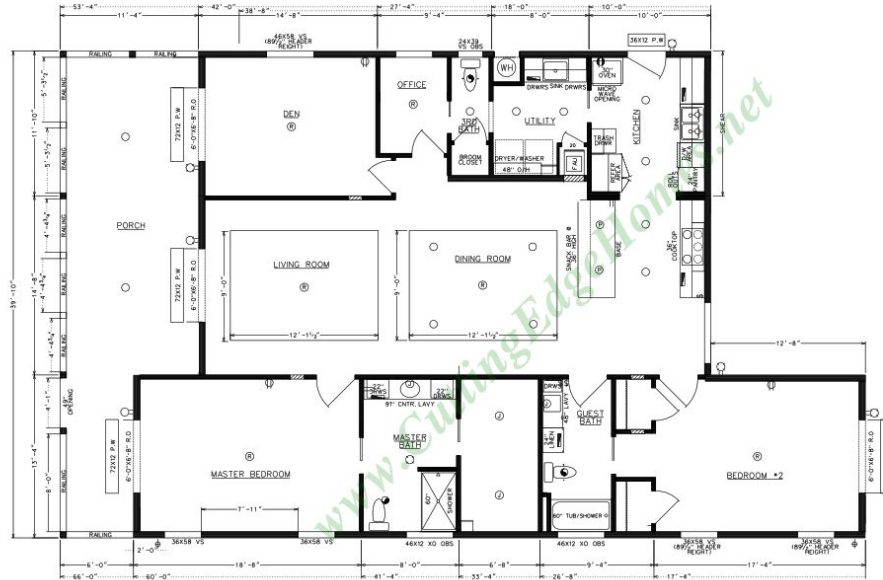

Thyme Model

1921 SF 2 Bedrooms 2 Bathrooms

Thyme Model

1921 SF 2 Bedrooms 2 Bathrooms

Thyme Model

Also available in Lengths up to 66 ft. long.

Thyme - 1,921 SF

1921 SF 2 Bedrooms 2 Bathrooms

Length: 66'-0" Width: 39'-10"