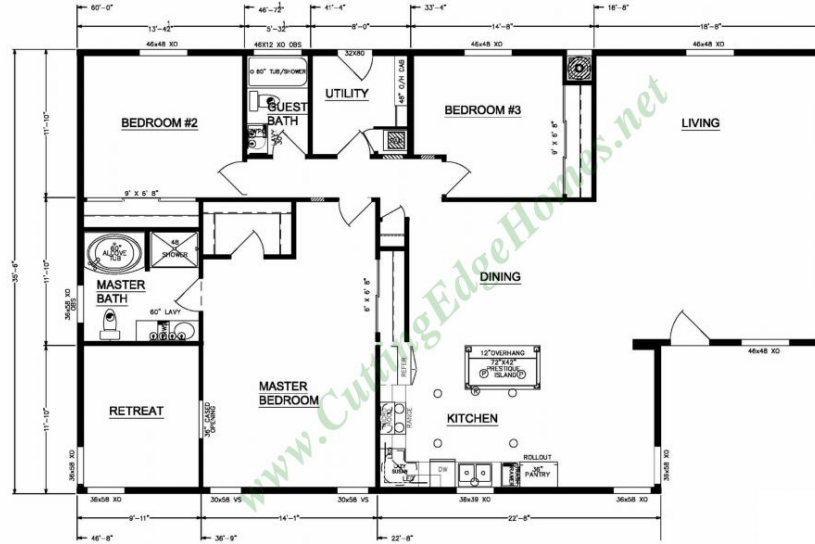

## Lupine Model

**1973 SF 3 Bedrooms 2 Bathrooms**

# Lupine Model

Also available in 39 ft. widths - Lengths up to 66 ft. long.

1,973 SF - Lupine

1973 SF 3 Bedrooms 2 Bathrooms

Length: 60'-0" Width: 35'-6"