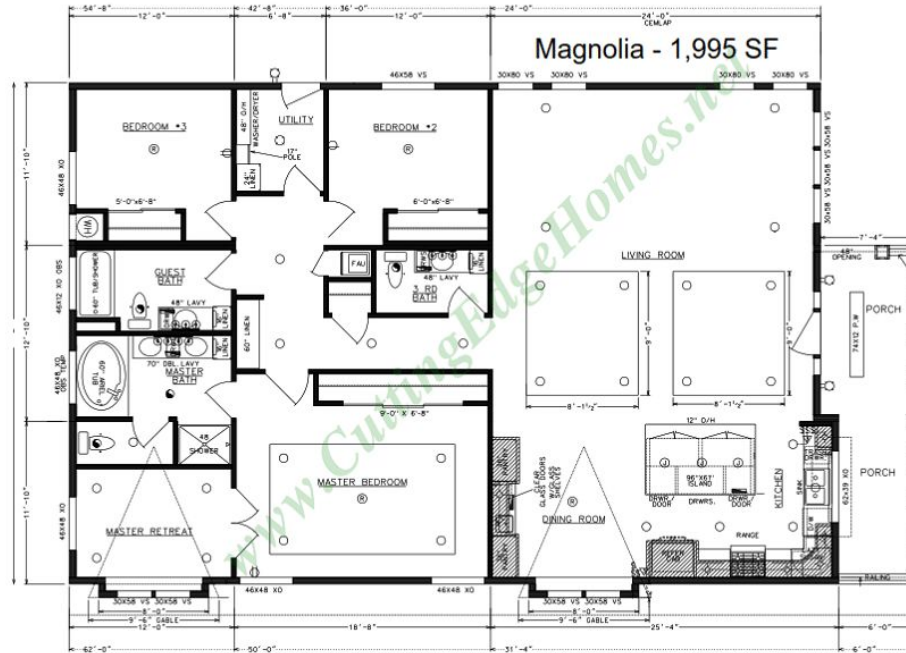

Magnolia Model

1995 SF 3 Bedrooms 2 Bathrooms

Magnolia Model

1995 SF 3 Bedrooms 2 Bathrooms

Magnolia Model

Also available in Lengths up to 66 ft. long.

1995 SF 3 Bedrooms 2 Bathrooms

Length: 54'-8" Width: 36'-6"