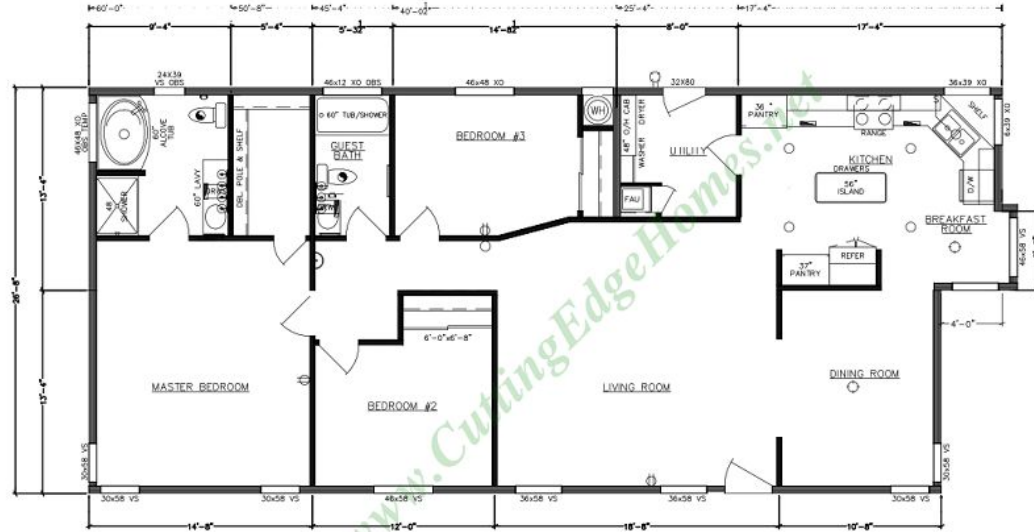

Static Model

1554 SF 3 Bedrooms 2 Bathrooms

Static Model

1554 SF **3 Bedrooms** **2 Bathrooms**

Static Model

Also available in 30 ft. widths - Lengths up to 66 ft. long.

1,554 SF

1554 SF 3 Bedrooms 2 Bathrooms

Length: 60'-0" Width: 26'-8"