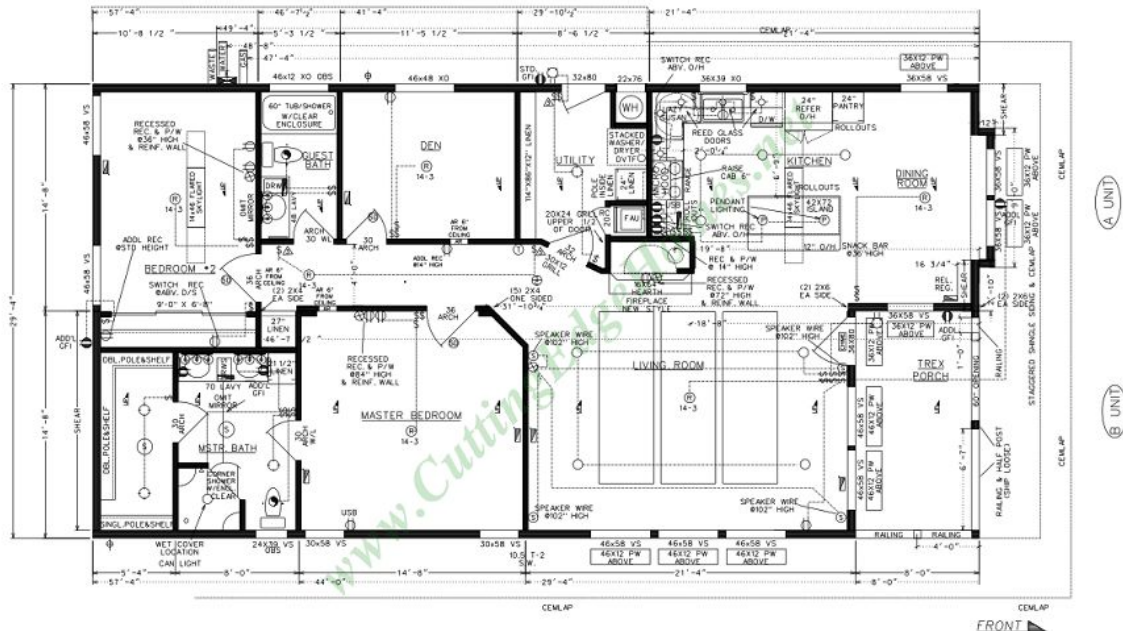

## Daffodil Model

**1564 SF 2 Bedrooms 2 Bathrooms**

## Daffodil Model

**1564 SF** **2 Bedrooms** **2 Bathrooms**

# Daffodil Model

Daffodil - 1564 SF

**1564 SF 2 Bedrooms 2 Bathrooms**

**Length: 57'-4" Width: 29'-4"**