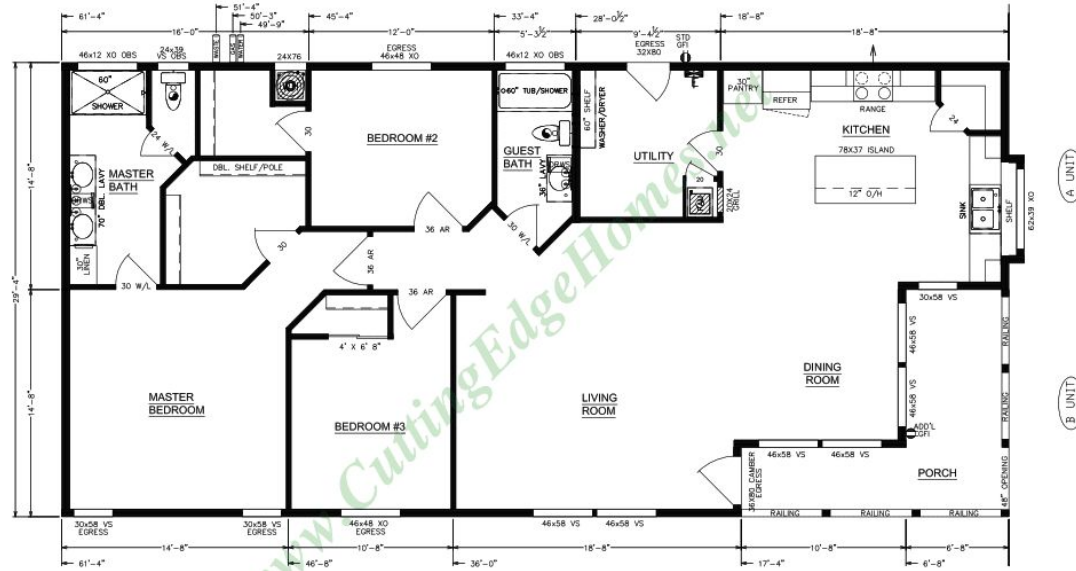

Hibiscus Model

1652 SF 3 Bedrooms 2 Bathrooms

Hibiscus Model

Hibiscus - 1,652 SF

FRONT

1652 SF 3 Bedrooms 2 Bathrooms

Length: 61'-4" Width: 29'-4"