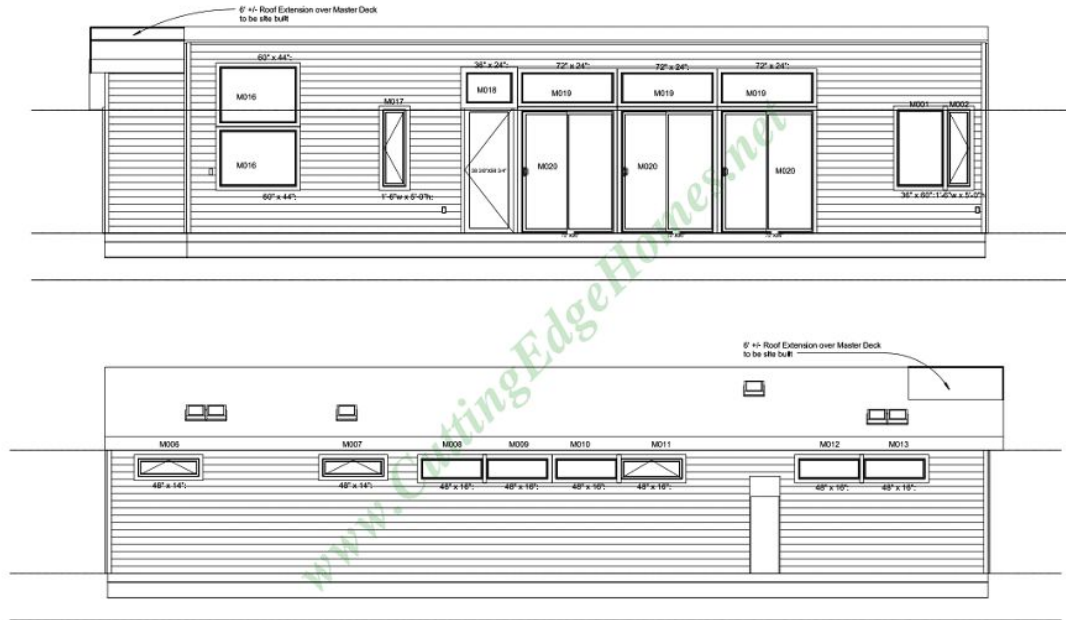

## Daylily Model

**1379 SF 1 Bedrooms 2 Bathrooms**

## Daylily Model

**1379 SF** 1 Bedrooms 2 Bathrooms

# Daylily Model

Also available in 30 ft. widths - Lengths up to 66 ft. long.

1,327 SF - Calla

1379 SF 1 Bedrooms 2 Bathrooms

Length: 57'-4" Width: 25'-2"

# Daylily Model

Daylily - 1379 SF

1379 SF 1 Bedrooms 2 Bathrooms

Length: 57'-4" Width: 25'-2"