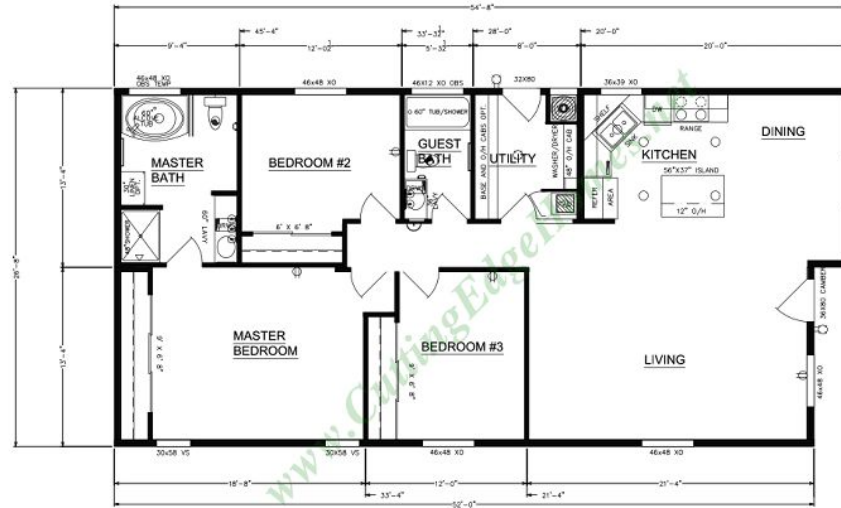

## Daylily Model

**1379 SF 1 Bedrooms 2 Bathrooms**

## Daylily Model

**1379 SF** 1 Bedrooms 2 Bathrooms

# Daylily Model

Also available in 30 ft. widths - Lengths up to 66 ft. long.

1,327 SF - Calla

1379 SF 1 Bedrooms 2 Bathrooms

Length: 57'-4" Width: 25'-2"

# Daylily Model

Daylily - 1379 SF

1379 SF 1 Bedrooms 2 Bathrooms

Length: 57'-4" Width: 25'-2"