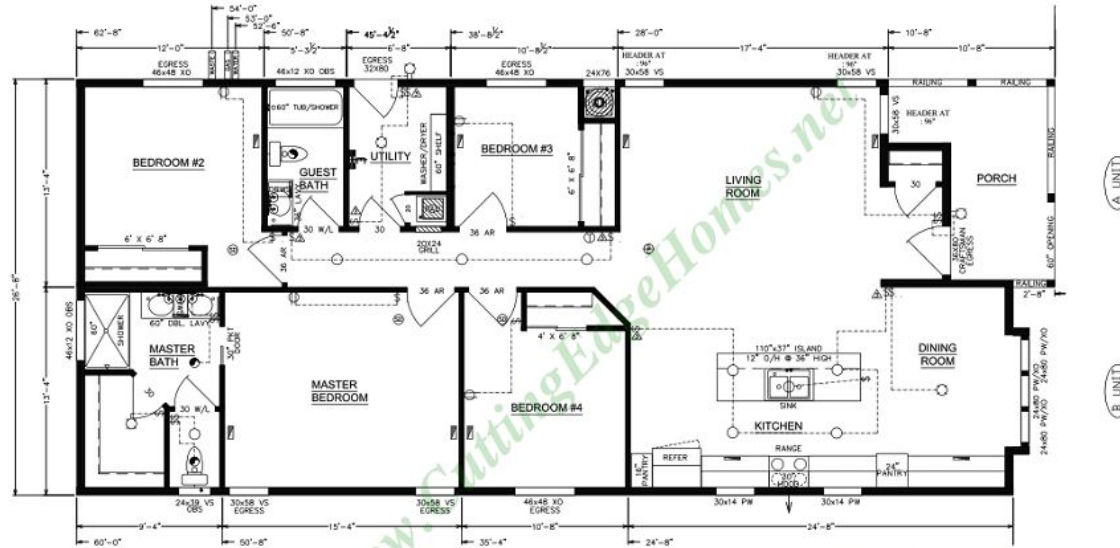

## Iris Model

**1501 SF 4 Bedrooms 2 Bathrooms**

## Iris Model

**1501 SF** **4 Bedrooms** **2 Bathrooms**

# Iris Model

Iris - 1,501 SF

FRONT

1501 SF 4 Bedrooms 2 Bathrooms

Length: 60'-0" Width: 26'-8"