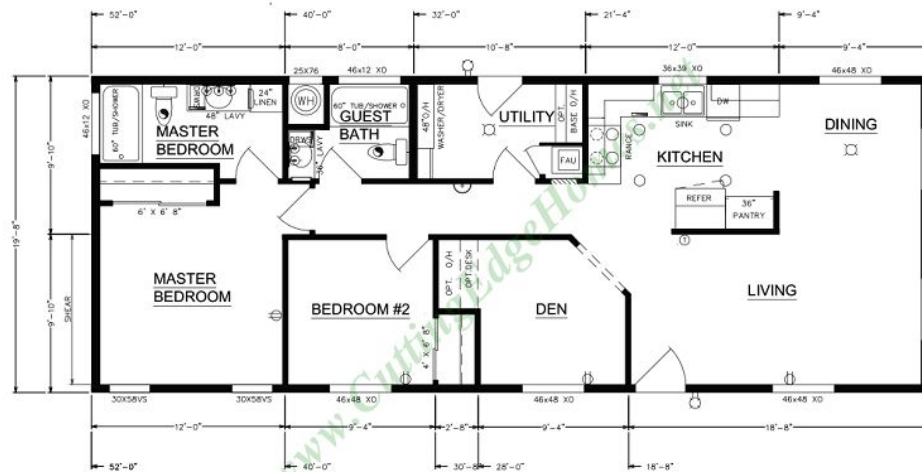

## Lilac Model

**1029 SF 3 Bedrooms 2 Bathrooms**

## Lilac Model

**1029 SF** **3 Bedrooms** **2 Bathrooms**

# Lilac Model

Also available in 22 ft. widths - Lengths up to 66 ft. long.

1,029 SF- Lilac

1029 SF 3 Bedrooms 2 Bathrooms

Length: 52'-0" Width: 19'-8"