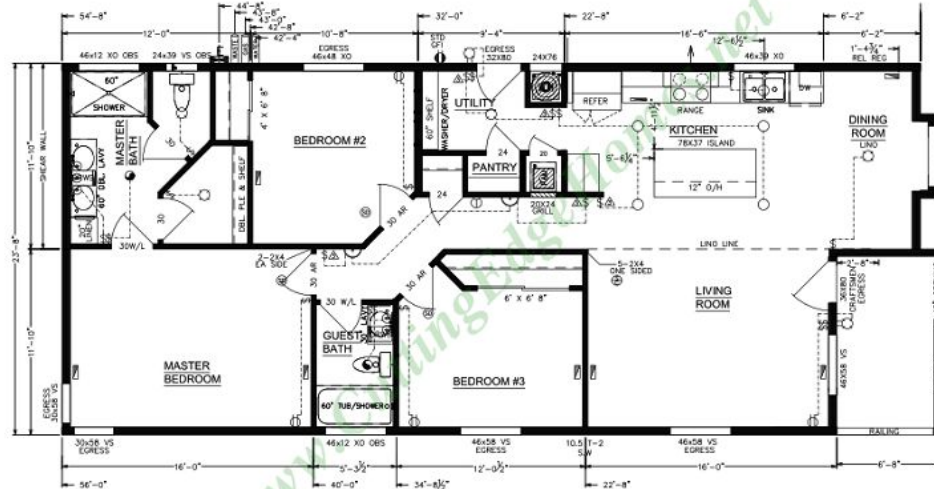

Sage Model

1230 SF 3 Bedrooms 2 Bathrooms

Sage Model

Sage - 1,230 SF

1230 SF 3 Bedrooms 2 Bathrooms

Sage Model

Sage - 1,230 SF

FRONT

1230 SF 3 Bedrooms 2 Bathrooms

Length: 56'-0" Width: 19'-8"